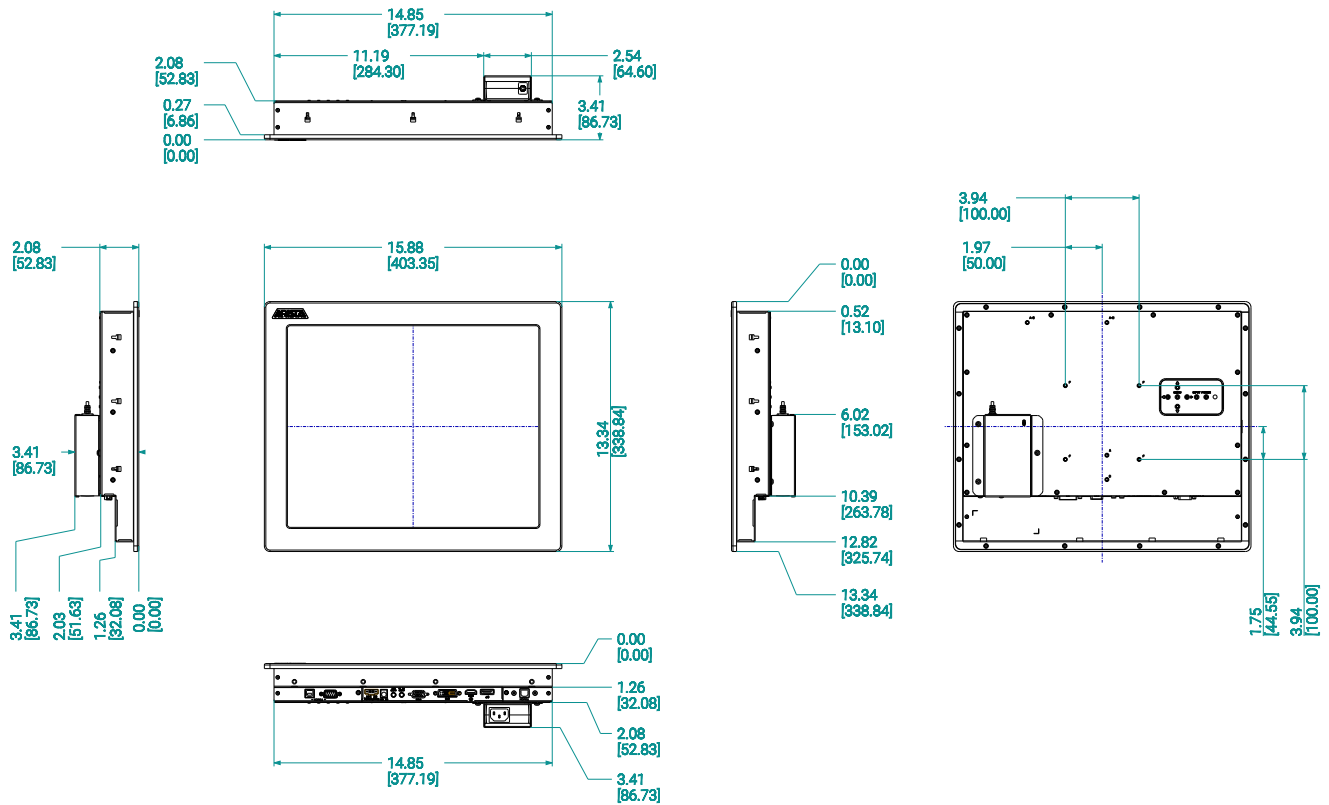

ADM-1817AP

Panel Mount 17-inch Resistive Touch Display

Features

- 17" LCD, 1280 x 1024 Resolution
- 5-Wire Resistive Touch or Tempered Glass
- RS-232, USB Touch Interface
- NEMA 4/4X Front Bezel
- Black Powder Coated or Stainless-Steel Bezel
- VGA, DVI Input
- 12VDC Operating Voltage
- Very High Bright Option Available

Specifications

Model Name	ADM-1817AP
LCD Display	
Display Size (Diagonal)	17"
Max Resolution	1280 x 1024
Backlight Lifetime (Hours)	50,000 hours
Visual Characteristics	
Colors	16.7 million
Aspect Ratio	5:4
Viewing Angle (V/H)	140° / 160°
Contrast Ratio	800:1
Brightness	350 nits (1000 nits* Very High Brightness Version)
Input Interface	
VGA	Yes
DVI	Yes
HDMI	N/A
Display Port	N/A
CVBS	N/A
YPbPr	N/A
Touchscreen	
Technology	5-Wire Resistive
Interface	RS-232, USB
Driver	Win XP, Win 7, Win10
Front Bezel	
NEMA 4	Black Powder Coated
NEMA 4X	Stainless Steel (Optional)
Power/Thermal Specs.	
Power Requirement (Max)	12VDC / 1.05A, 24VDC / 0.53A
Power Consumption (Max)	13 W
Recommended Power Supply	18 W
Heat Dissipation	43 BTU/hr
Physical Information	
Mounting	Panel Mount
Net Weight	14 lbs / 6.35 kg
Dimension (W x H x D)	15.88 x 13.34 x 2.08 inch 403.35 x 338.84 x 52.83 mm
Recommended Cutout Dimension (WxH)	15.05 x 12.51 inch 382.3 x 317.8 mm
Environmental	
Operating Temperature	0~50°C (32~122°F), * VHB Version 0~35°C (32~95°F)
Storage Temperature	-20~60°C (-4~140°F)
Humidity	5% to 95% (non-condensing)
Rating	Bezel Meets NEMA 4 / NEMA 4X requirements
Certification	CE, UL 508

Dimension Drawing

ADM-1817AP_400A_V32
 Model Name: ADM-1817AP
 Size Unit: inch(mm)

Ordering Information

Item	ADM-1817AP-000
LCD Display	17" LCD / 1280 x 1024
Touch Screen	5-Wire
Bezel	Black Powder Coated
Power Supply	24VDC Input

Item	ADM-1817AP-005
LCD Display	17" LCD / 1280 x 1024
Touch Screen	5-Wire
Bezel	Stainless Steel
Power Supply	110/220VAC Power Adaptor